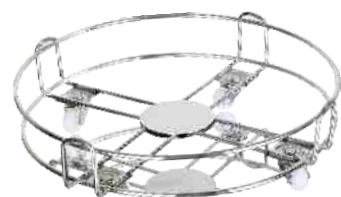

WIRE PRODUCTS

PAPAD JALI ROUND

PAPAD JALI SQUARE

PAPAD JALI JALEBI

TABLE RING ROUND 5MM

TABLE RING SQUARE 4MM / 3 MM

TABLE RING ROUND 4MM / 3MM

SPOON STAND DAMRU 2MM

Spoon Stand Damru Heavy 3MM

Dare to be Different[®]

www.milimercury.com

SPOON STAND ROUND

Size: S/M/L
Available Finishes:
Mirror

SPOON STAND SQUARE

Size: S/M/L
Available Finishes:
Mirror

FRUIT TROLEY

Design: Deluxe Round
Available Finishes:
Mirror

FRUIT TROLEY

Design: Fountain, Sixer
Available Finishes:
Mirror

SPOON STAND HEXAGON

Size: S/M/L
Available Finishes:
Mirror

GAS TROLEY

Design: Light
Available Finishes:
Mirror

FRUIT TROLEY

Design: Sixer Mogra
Available Finishes:
Mirror

GAS TROLEY

Design: Heavy
Available Finishes:
Mirror

BASKET

Size: 1x3
Design: Round/ Square
Available Finishes:
Mirror

FRUIT TROLEY

Design: F Shape
Available Finishes:
Mirror