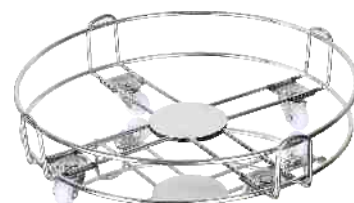

WIRE PRODUCTS

PAPAD JALI ROUND

PAPAD JALI SQUARE

PAPAD JALI JALEBI

TABLE RING ROUND 5MM

TABLE RING SQUARE 4MM / 3 MM

TABLE RING ROUND 4MM / 3MM

SPOON STAND DAMRU 2MM

Spoon Stand Damru Heavy 3MM

Dare to be Different[®]

www.milimercury.com

SPOON STAND ROUND

Size: S/M/L
Available Finishes:
Mirror

SPOON STAND SQUARE

Size: S/M/L
Available Finishes:
Mirror

FRUIT TROLEY

Design: Deluxe Round
Available Finishes:
Mirror

FRUIT TROLEY

Design: Fountain, Sixer
Available Finishes:
Mirror

SPOON STAND HEXAGON

Size: S/M/L
Available Finishes:
Mirror

GAS TROLEY

Design: Light
Available Finishes:
Mirror

FRUIT TROLEY

Design: Sixer Mogra
Available Finishes:
Mirror

GAS TROLEY

Design: Heavy
Available Finishes:
Mirror

BASKET

Size: 1x3
Design: Round/ Square
Available Finishes:
Mirror

FRUIT TROLEY

Design: F Shape
Available Finishes:
Mirror