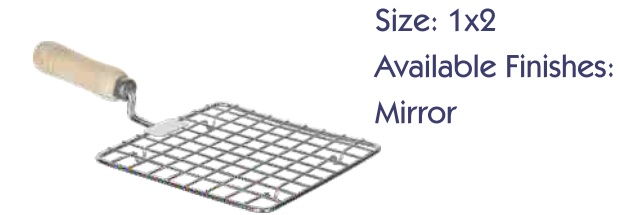

WIRE PRODUCTS

PAPAD JALI ROUND

PAPAD JALI SQUARE

PAPAD JALI JALEBI

TABLE RING ROUND 5MM

TABLE RING SQUARE 4MM / 3 MM

TABLE RING ROUND 4MM / 3MM

SPOON STAND DAMRU 2MM

Spoon Stand Damru Heavy 3MM

Dare to be Different[®]

www.milimercury.com

SPOON STAND ROUND

Size: S/M/L
Available Finishes:
Mirror

SPOON STAND SQUARE

Size: S/M/L
Available Finishes:
Mirror

FRUIT TROLEY

Design: Deluxe Round
Available Finishes:
Mirror

FRUIT TROLEY

Design: Fountain, Sixer
Available Finishes:
Mirror

SPOON STAND HEXAGON

Size: S/M/L
Available Finishes:
Mirror

GAS TROLEY

Design: Light
Available Finishes:
Mirror